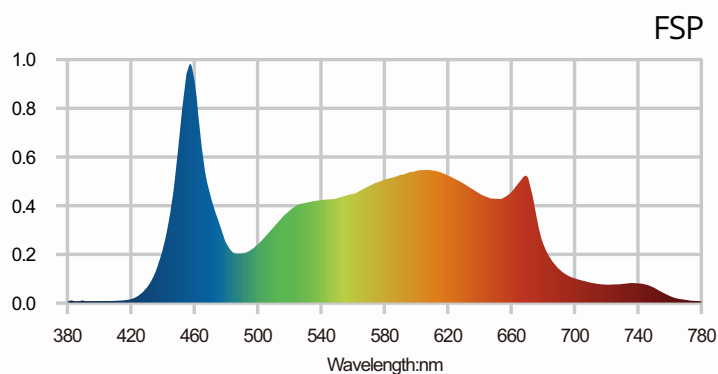

Professional manufacturer of high power industrial LED grow light for marijuana

Specifications

Model	G1000V1P06 Plus
Input voltage	100-277VAC, 50/60Hz
Nominal wattage	1000W(±5%)
Typical PPF	2800μmol/s
Efficacy	2.8μmol/J
Spectrum	FSP
Dimming	0-10V
IP rating	IP54(indoor using)
Mounting height	≥6" above canopy
Structure material	Al6063
Cooling	Passive
Lifetime	≥50,000hrs
Ambient operating temperature	-20°C~+40°C
Certifications	ETL,CE
Warranty	5 years
Product size	66.9"L x 42.7"W x 2.5"H
Product weight	35.9lb
Package size	44.9"L x 5.1"W x 38.8"H
Package weight	40.1lb

Nominal electrical AC input

AC voltage	120V	208V	240V	277V
Input current	8.576A	4.75A	4.11A	3.53A
Input power	1028W	989W	986W	979W
Power factor	0.997	0.985	0.978	0.974

Main features

- Foldable fixture easy breeze to ship, store, and install, save costs
- 1000W high light intensity for higher yield
- Full spectrum with 730nm IR and enhanced 460nm blue light
- SAMSUNG LM281 diodes and SOSEN drivers
- Compatible with UL1598/UL8800/DLC
- Knob 0-10v dimming and RJ12 integrated control
- Built-in power supply, equipped with 3m cable plug, plug and play

Full spectrum

Dimensions