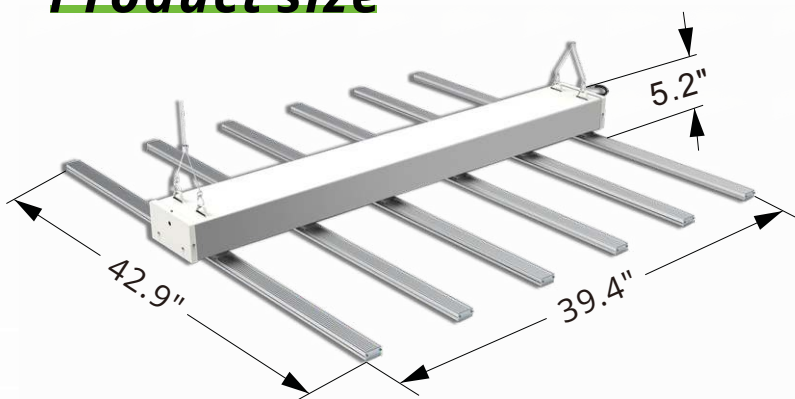

Product size

+86 15814478470
sales@kingrowlight.com
www.kingrowlight.com