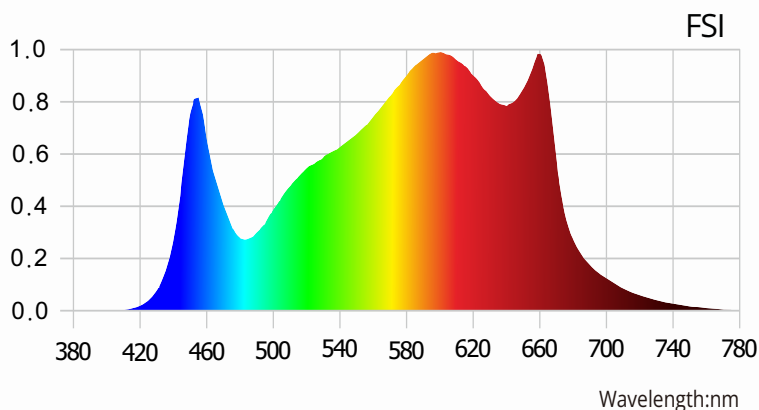

Specifications

Model	G600V1P02-600W
Input voltage	100-277VAC,50/60Hz
Nominal wattage	600W(±5%)
Typical PPF	1560-1680μmol/s
Efficacy	2.6-2.8μmol/J
Spectrum	FSI
Dimming	0-10V
IP rating	IP54(indoor using)
Mounting height	≥6" above canopy
Structure material	Al6063 & PC
Cooling	Passive
Lifetime	≥50,000hrs
Ambient operating temperature	-20°C~+40°C
Certifications	ETL,CE
Warranty	5 years
Product size	42.9"L x 39.4"W x 5.2"H
Product weight	23.9lb
Package size	45.9"L x 14.6"W x 5.9"H
Package weight	27.6lb

Nominal electrical AC input

AC voltage	120V	208V	240V	277V
Input current	5.098A	2.89A	2.503A	2.25A
Input power	616W	605W	602W	600W
Power factor	0.998	0.99	0.987	0.958

Main features

- Knocked-down design reduces shipping costs
- 600W/800W/1000W power optional for maximum yield
- LED bars wireless connection for easy installation
- High efficiency LEDs and brand power supplies to maximize light output with minimal consumption
- Optimized for full spectrum, dimmable lighting at all tages of plant growth and production
- More than 50% higher in PPF compared with HPS lamps
- Knob 0-10v dimming
- Built-in power supply, equipped with 2m cable plug, plug and play

Full spectrum