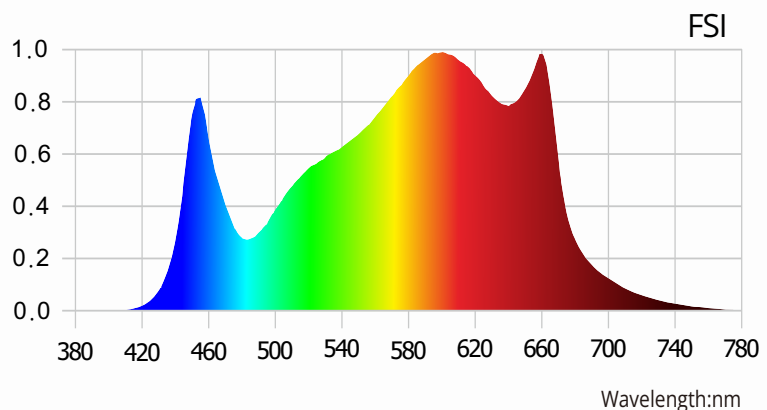

Professional manufacturer of high power industrial LED grow light for marijuana

Specifications

Model	G1000V1P02-1000W
Input voltage	100-277VAC,50/60Hz
Nominal wattage	1000W(±5%)
Typical PPF	2600-2800μmol/s
Efficacy	2.6-2.8μmol/J
Spectrum	FSI
Dimming	0-10V
IP rating	IP54(indoor using)
Mounting height	≥6" above canopy
Structure material	Al6063 & PC
Cooling	Passive
Lifetime	≥50,000hrs
Ambient operating temperature	-20°C~+40°C
Certifications	ETL,CE
Warranty	5 years
Product size	42.9"L x 42.1"W x 5.6"H
Product weight	35.2lb
Package size	45.9"L x 16.5"W x 6.1"H
Package weight	37.7lb

Nominal electrical AC input

AC voltage	120V	208V	240V	277V
Input current	8.21A	4.75A	4.11A	3.59A
Input power	989W	976W	971W	966W
Power factor	0.99	0.988	0.979	0.973

Main features

- Knocked-down design reduces shipping costs
- 600W/800W/1000W power optional for maximum yield
- LED bars wireless connection for easy installation
- High efficiency LEDs and brand power supplies to maximize light output with minimal consumption
- Optimized for full spectrum, dimmable lighting at all tages of plant growth and production
- More than 50% higher in PPF compared with HPS lamps
- Knob 0-10v dimming
- Built-in power supply, equipped with 2m cable plug, plug and play

Full spectrum