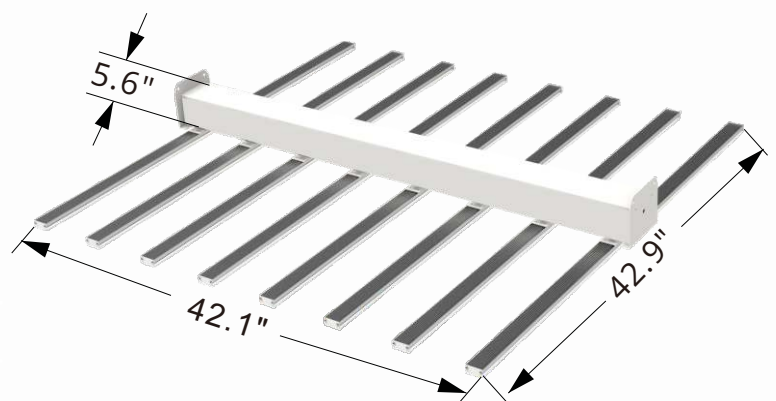

Product size

+86 15814478470
sales@kingrowlight.com
www.kingrowlight.com